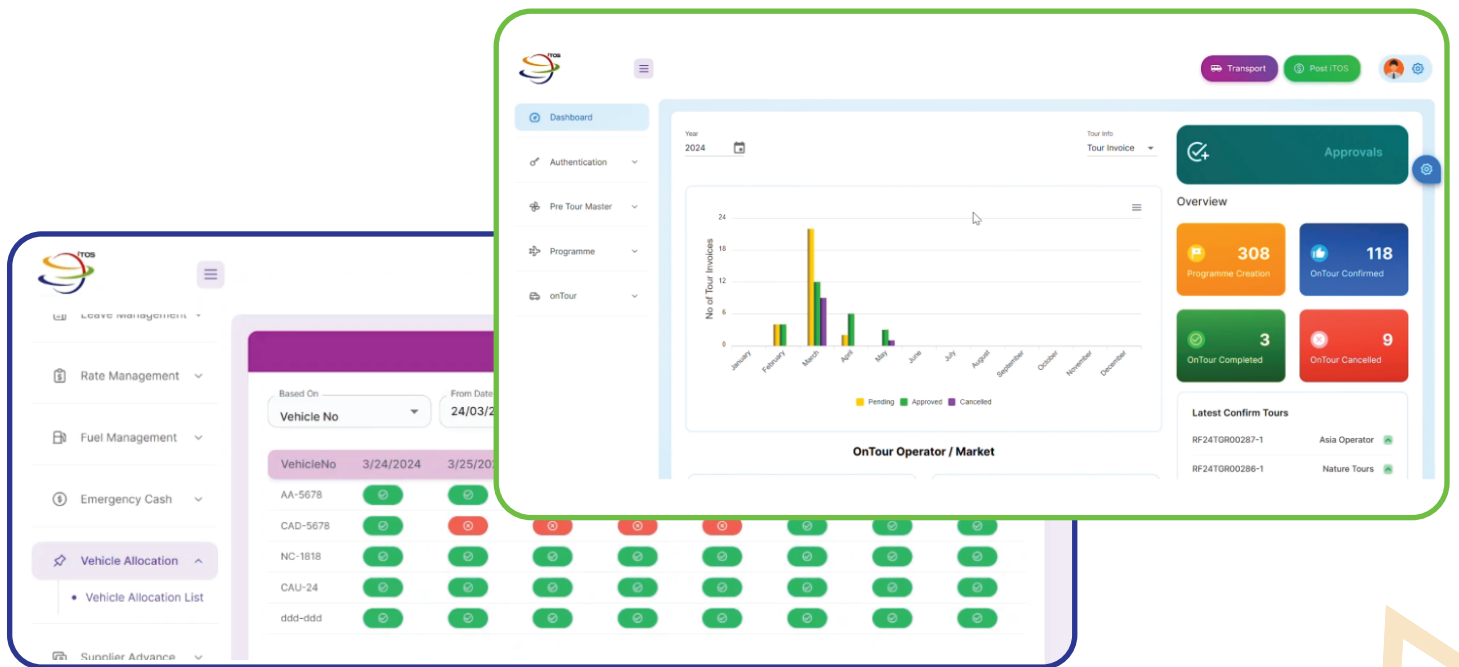

## Your Ultimate Destination Management Suite

*Manage your operations on cloud with ease*

**OVER  
25  
YEARS**

**EXPERIENCE**

## DMS*i*TOS

Introducing DMSiTOS Gen 3.0 a Cloud-based Destination Management Suite, designed to streamline and elevate the management of destinations and tour operations.

With a robust cloud infrastructure, our solution offers unparalleled flexibility, scalability, and accessibility, empowering DMC's to efficiently plan, coordinate, and execute events with ease.

## Solution Benefits

- A-Z Tour Operations Management Experience with Pre-Tour, On-Tour, Transport Allocations, & Post Tour
- Rate Management for Accommodation, Transport, Activity, and Guides for Different Seasons and Rate Periods
- Eye Catching Web-based Itineraries
- Multi Currencies and Currency Conversions
- Email Notifications and Dynamical Updates
- Supplier Management
- Workflow for Tour and Supplier Advances
- Forecasting and Reporting
- Logs and Audit Data Handling
- Business Intelligence Tool Integrations
- Tour Feedback Documents Handling
- Financial Module Integrations

## New Upgrades with GEN 3.0

- Smart, Cool, Colourful, and Customizable Interfaces (UI/UX) with the Latest Technologies
- Web-Based Functions with Cloud
- Comprehensive Dynamic Dashboards and Data Analytics with Tableau
- Version Controlling for Programmes, Itineraries and Requisitions
- API Integration Possibilities
- Paperless End-to-End Tour Workflow Management
- Dynamic and Customizable Itineraries with Images & Videos
- Real-Time Data Handling
- System Audit Functions
- Mobile Application with GPS Tracking and Guest Reviews
- Secure Authentication Handling